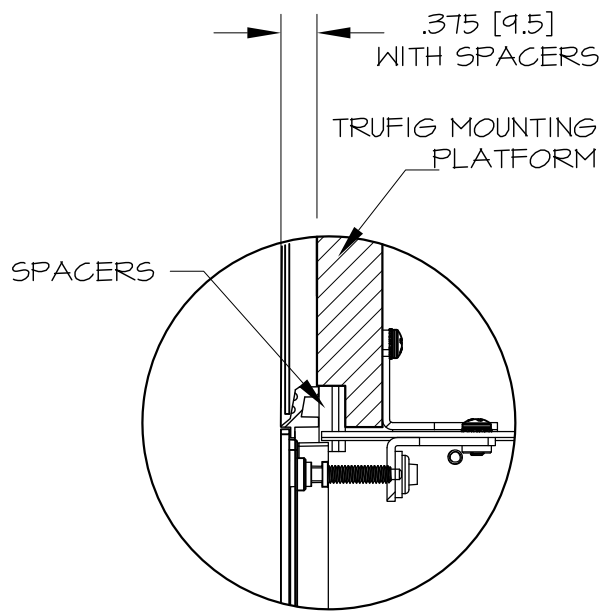

SINGLE GANG METAL TYPICAL SECTION DETAILS IN G.W.B.

DETAIL 'A'

PLASTER DETAIL

LEGEND (TOP VIEW)

① ————— TYP. SECTION

REV. —

DRWN - PART NUMBER

DRAWN BY: A.B.