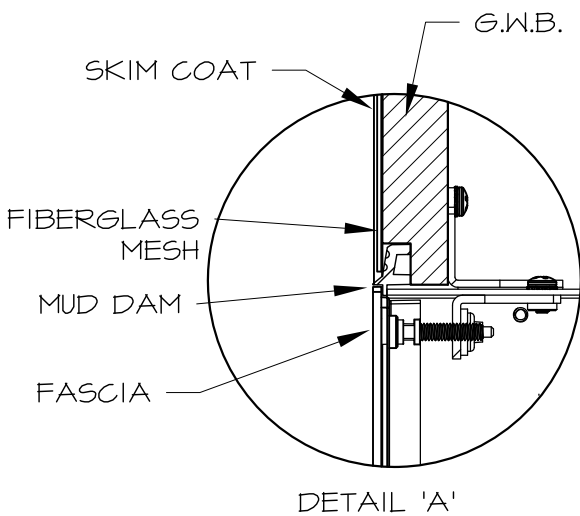

SINGLE GANG METAL TYPICAL SECTION DETAILS IN G.W.B.

DETAIL 'A'

PLASTER DETAIL

LEGEND (TOP VIEW)

① ————— TYP. SECTION

REV. —

DRWN - PART NUMBER

DRAWN BY: A.B.