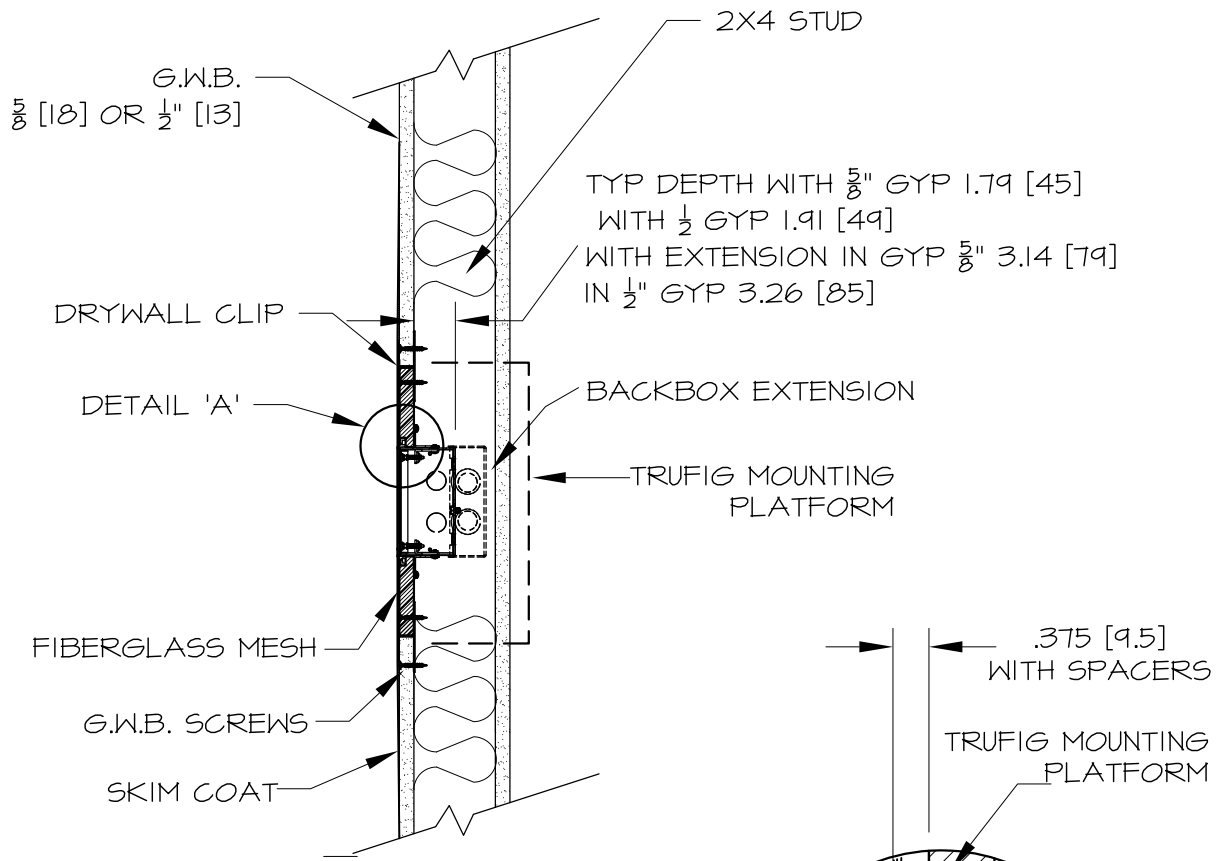

SINGLE GANG METAL TYPICAL SECTION DETAILS IN G.W.B.

DETAIL 'A'

PLASTER DETAIL

LEGEND (TOP VIEW)

① ————— TYP. SECTION

REV. —

DRWN - PART NUMBER

DRAWN BY: A.B.

RELEASED ON: 15NOV11

SCALE: 1:8

SHEET: | OF |

TRUFIG
212 Avenida Fabricante, San Clemente, CA, 92672
www.trufig.com